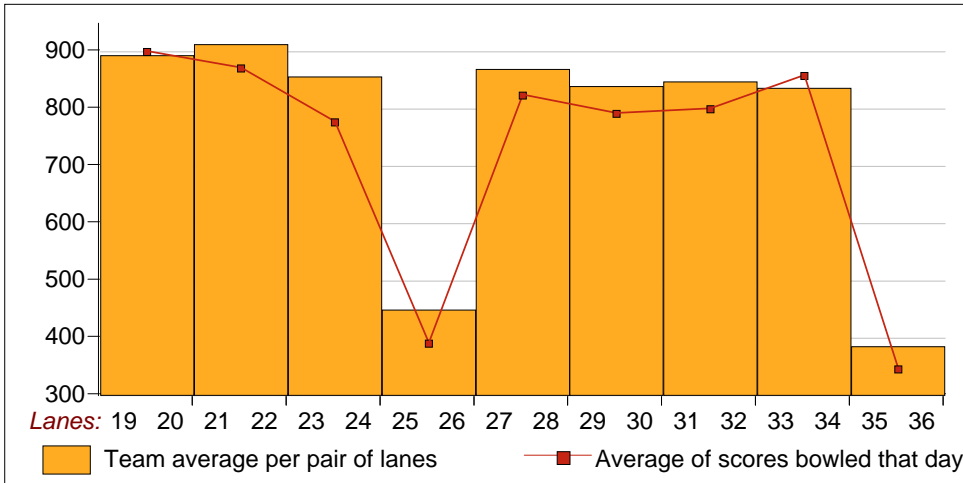

Team Average vs Ave of Scores