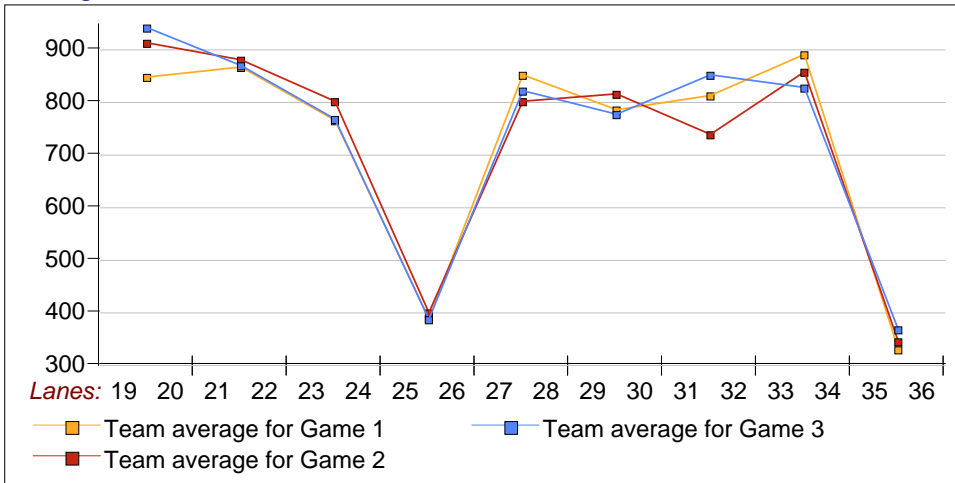

Average of Scores for Each Game